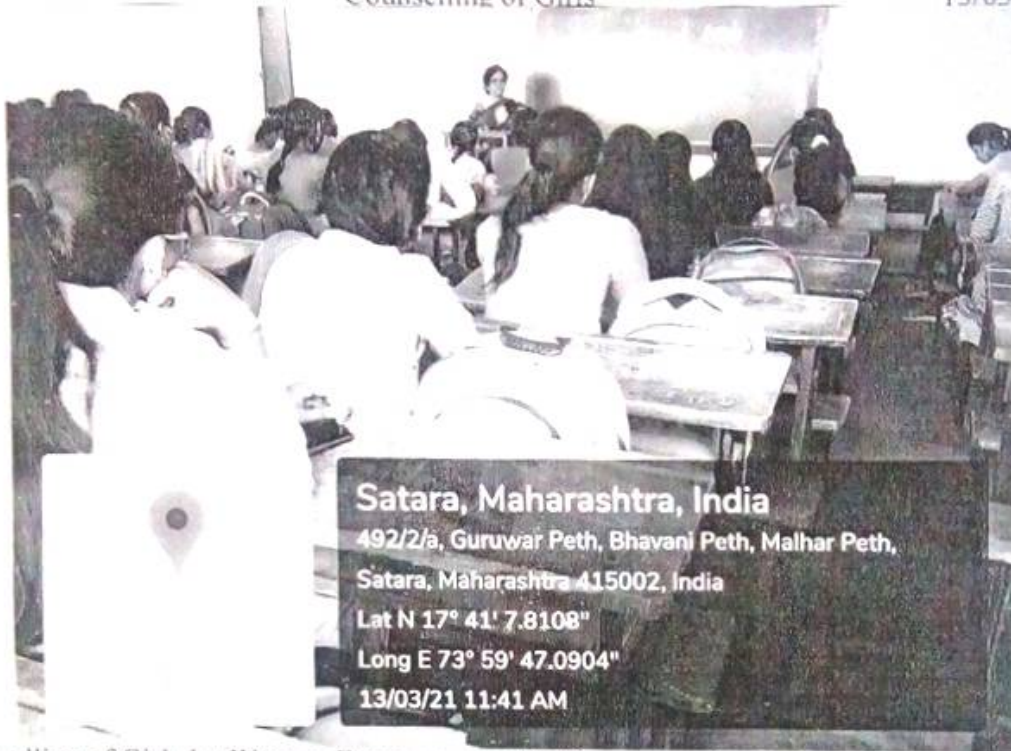

LAL BHADUR SHASTRI COLLEGE OF ARTS SCIENCE AND COMMERCE, SATARA

Women Empowerment Cell

Counselling of Girls

13/03/2021