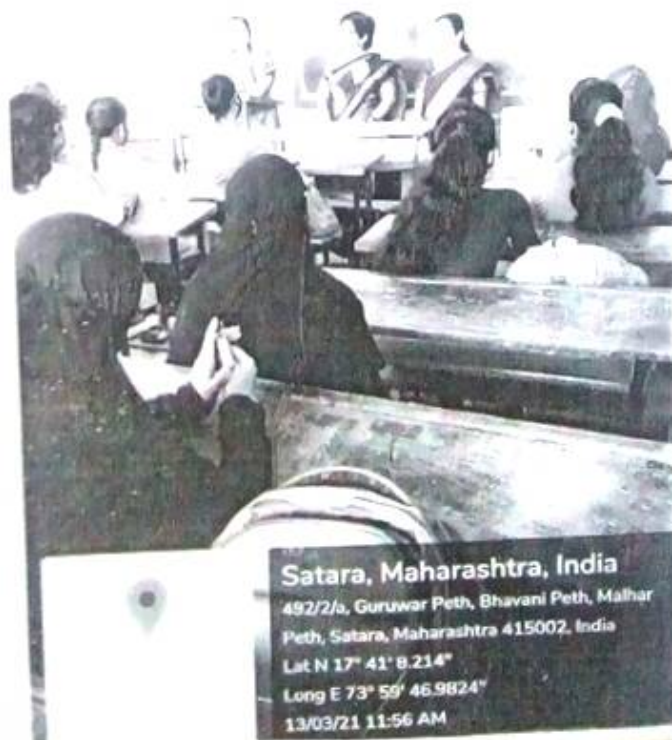

Counselling of Girls by Women Empowerment Cell's member Dr. Mrs. S. M. Pawar

Satara, Maharashtra, India
492/2/a, Guruwar Peth, Bhavani Peth, Malhar Peth,
Satara, Maharashtra 415002, India
Lat N 17° 41' 8.214"
Long E 73° 59' 46.9824"
13/03/21 11:56 AM